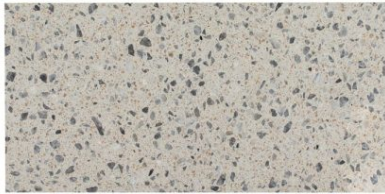

10 - Eternal by Jeffrey Court™: Chapter 10 Matinee - 10" x 20" Field Tile (Terrazzo)

Tile Application

Interior Floors

Interior Walls

Shower Walls

Shade Variation

Random

Tile Specs

Part #	22146
Product Name	Matinee - 10" x 20" Field Tile
Color Name	Matinee Terrazzo
Materials	Terrazzo
Finish	Semi-polished
Thickness (MM)	10
Height (IN)	9.875
Width (IN)	19.625
Coverage Per Piece (SF)	1.345
Unit of Measure	SQ. FT.
Weight Per UOM (LBS)	5.29
Case Quantity (UOM)	5
Weight Per Case	37.6
Collection Name	Eternal by Jeffrey Court
Sample	Sample
Sample Price	7.5
Sample SKU	AP22146