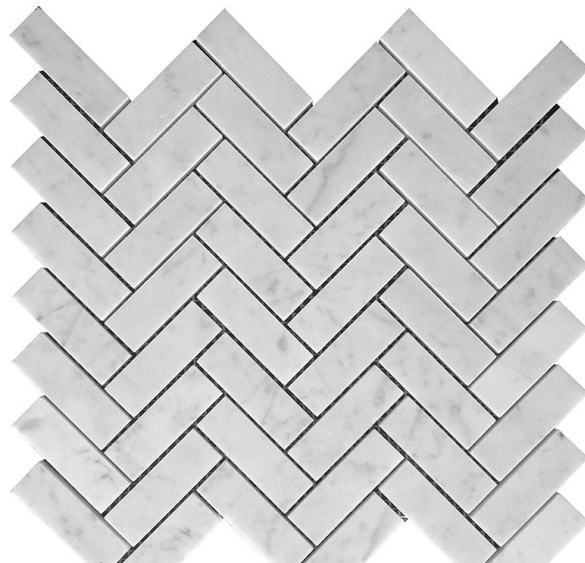

Creative Tile, Authorized Mir Mosaic Distributor
7030 N Harrison Ave, Fresno, CA 93650
Phone: +1 559 436 8453
www.mycreativetile.com
E-mail: info@mycreativetile.com

MARBELLA COLLECTION

POLISHED

Product Name:	CARRARA 1X3" HERRINGBONE
Product Code:	KB-H05P
Material:	Bianco Carrara
Surface:	
Sheet Size:	11.9X12.8"
Thickness:	3/8"
Sheet Coverage Area:	1.06 sq.ft
Chip Size:	
Quantity in a box:	5 sheets/ctn
Sq.ft/box:	5.29 sq.ft
Lead Time:	Stocked

Variation in color, shade, finish, hardness, strength and slip resistance is inherent in Natural stone products. White marbles contain naturally occurring deposits of iron which may lead to discoloration of marble and turning it yellow-rust or grey if used in wet areas. This a natural characteristics of the stone and that is why it cannot be considered as a defect